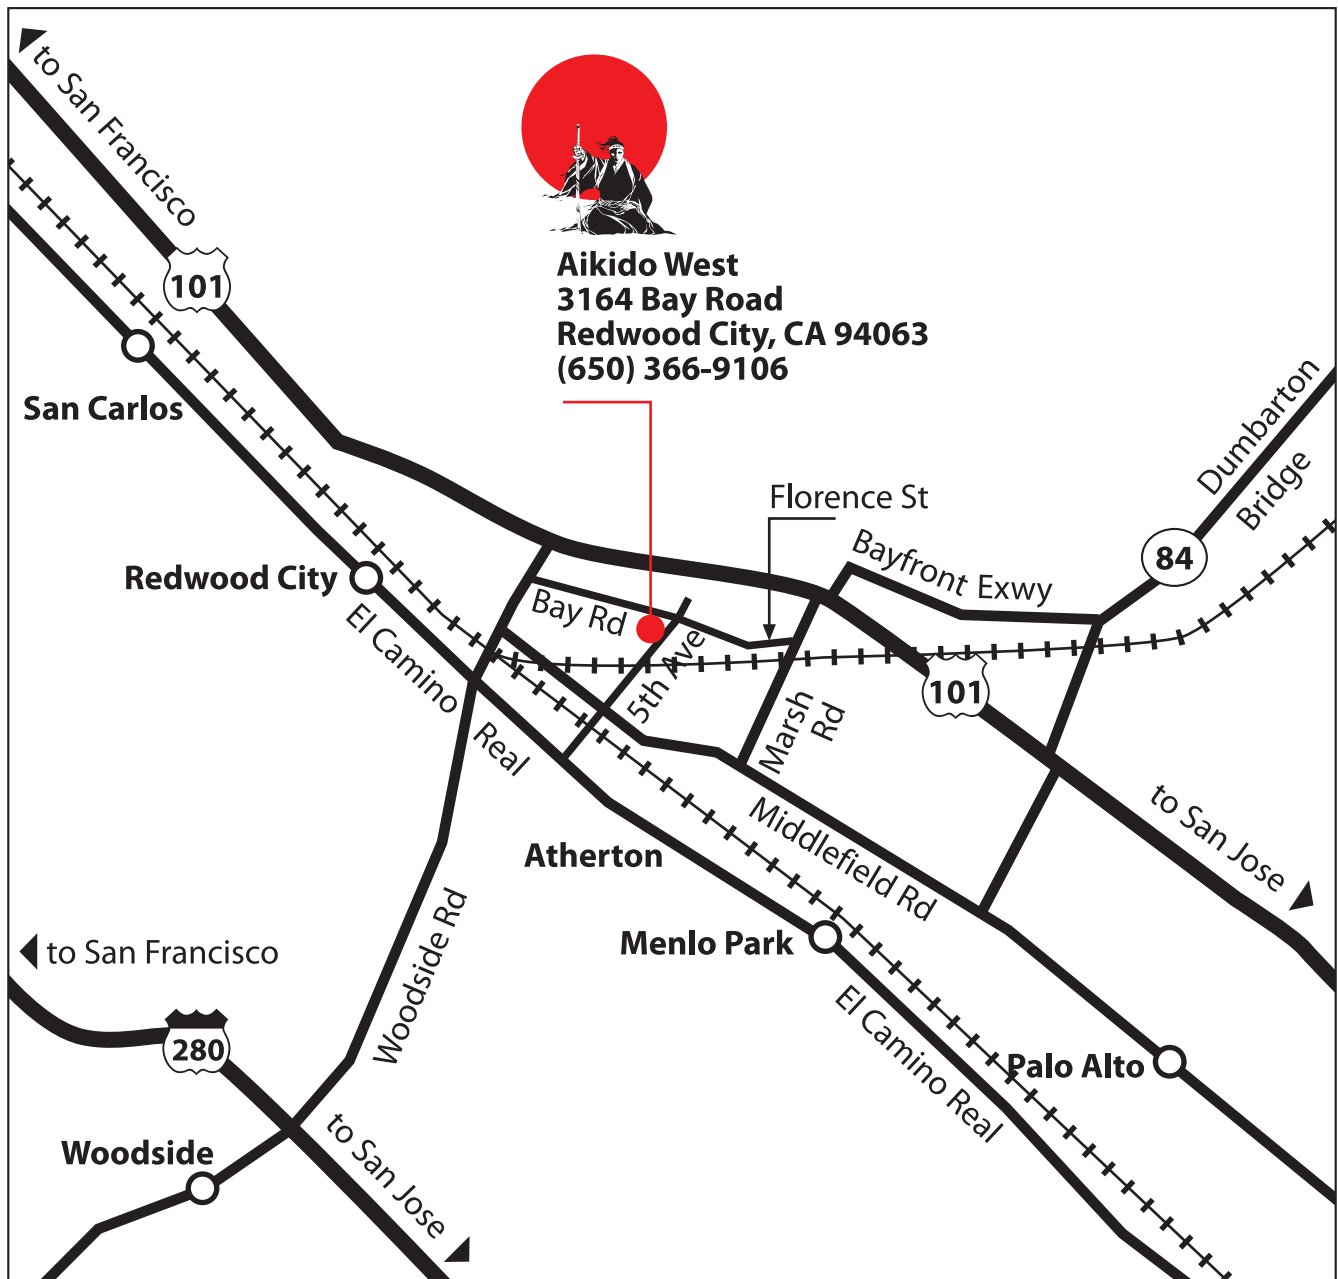

**Aikido West**  
3164 Bay Road  
Redwood City, CA 94063  
(650) 366-9106

**From San Francisco on 101,** take the Woodside exit and go west. Turn left on Bay, which is at the second traffic light. Proceed south on Bay though three stop signs. After the third stop sign, the road narrows to one lane in each direction. Turn right into our parking lot immediately after the ice skating rink and before the 7-11 market. If you reach the stop sign at the corner of Bay and 5th, you've gone a little bit too far.

**From San Francisco on 280,** take 92 west to 101 south, and proceed as above.

**From San Jose on 101,** take Marsh Road west and turn right on Florence Street. Follow the road as it bears to the right to become Bay Road. Proceed on Bay until you get to the first stop sign, at 5th. There is a 7-11 market on the far left corner; the dojo is next door to it on Bay.

**From San Jose on 280,** take the Woodside exit and go east. After several miles you will come to a light at Bay Road. Turn right onto Bay Road, and proceed south through three stop signs. After the third stop sign, the road narrows to one lane in each direction. Turn right into our parking lot immediately after the ice skating rink and before the 7-11. If you reach the stop sign at the corner of Bay and 5th, you've gone a little bit too far.